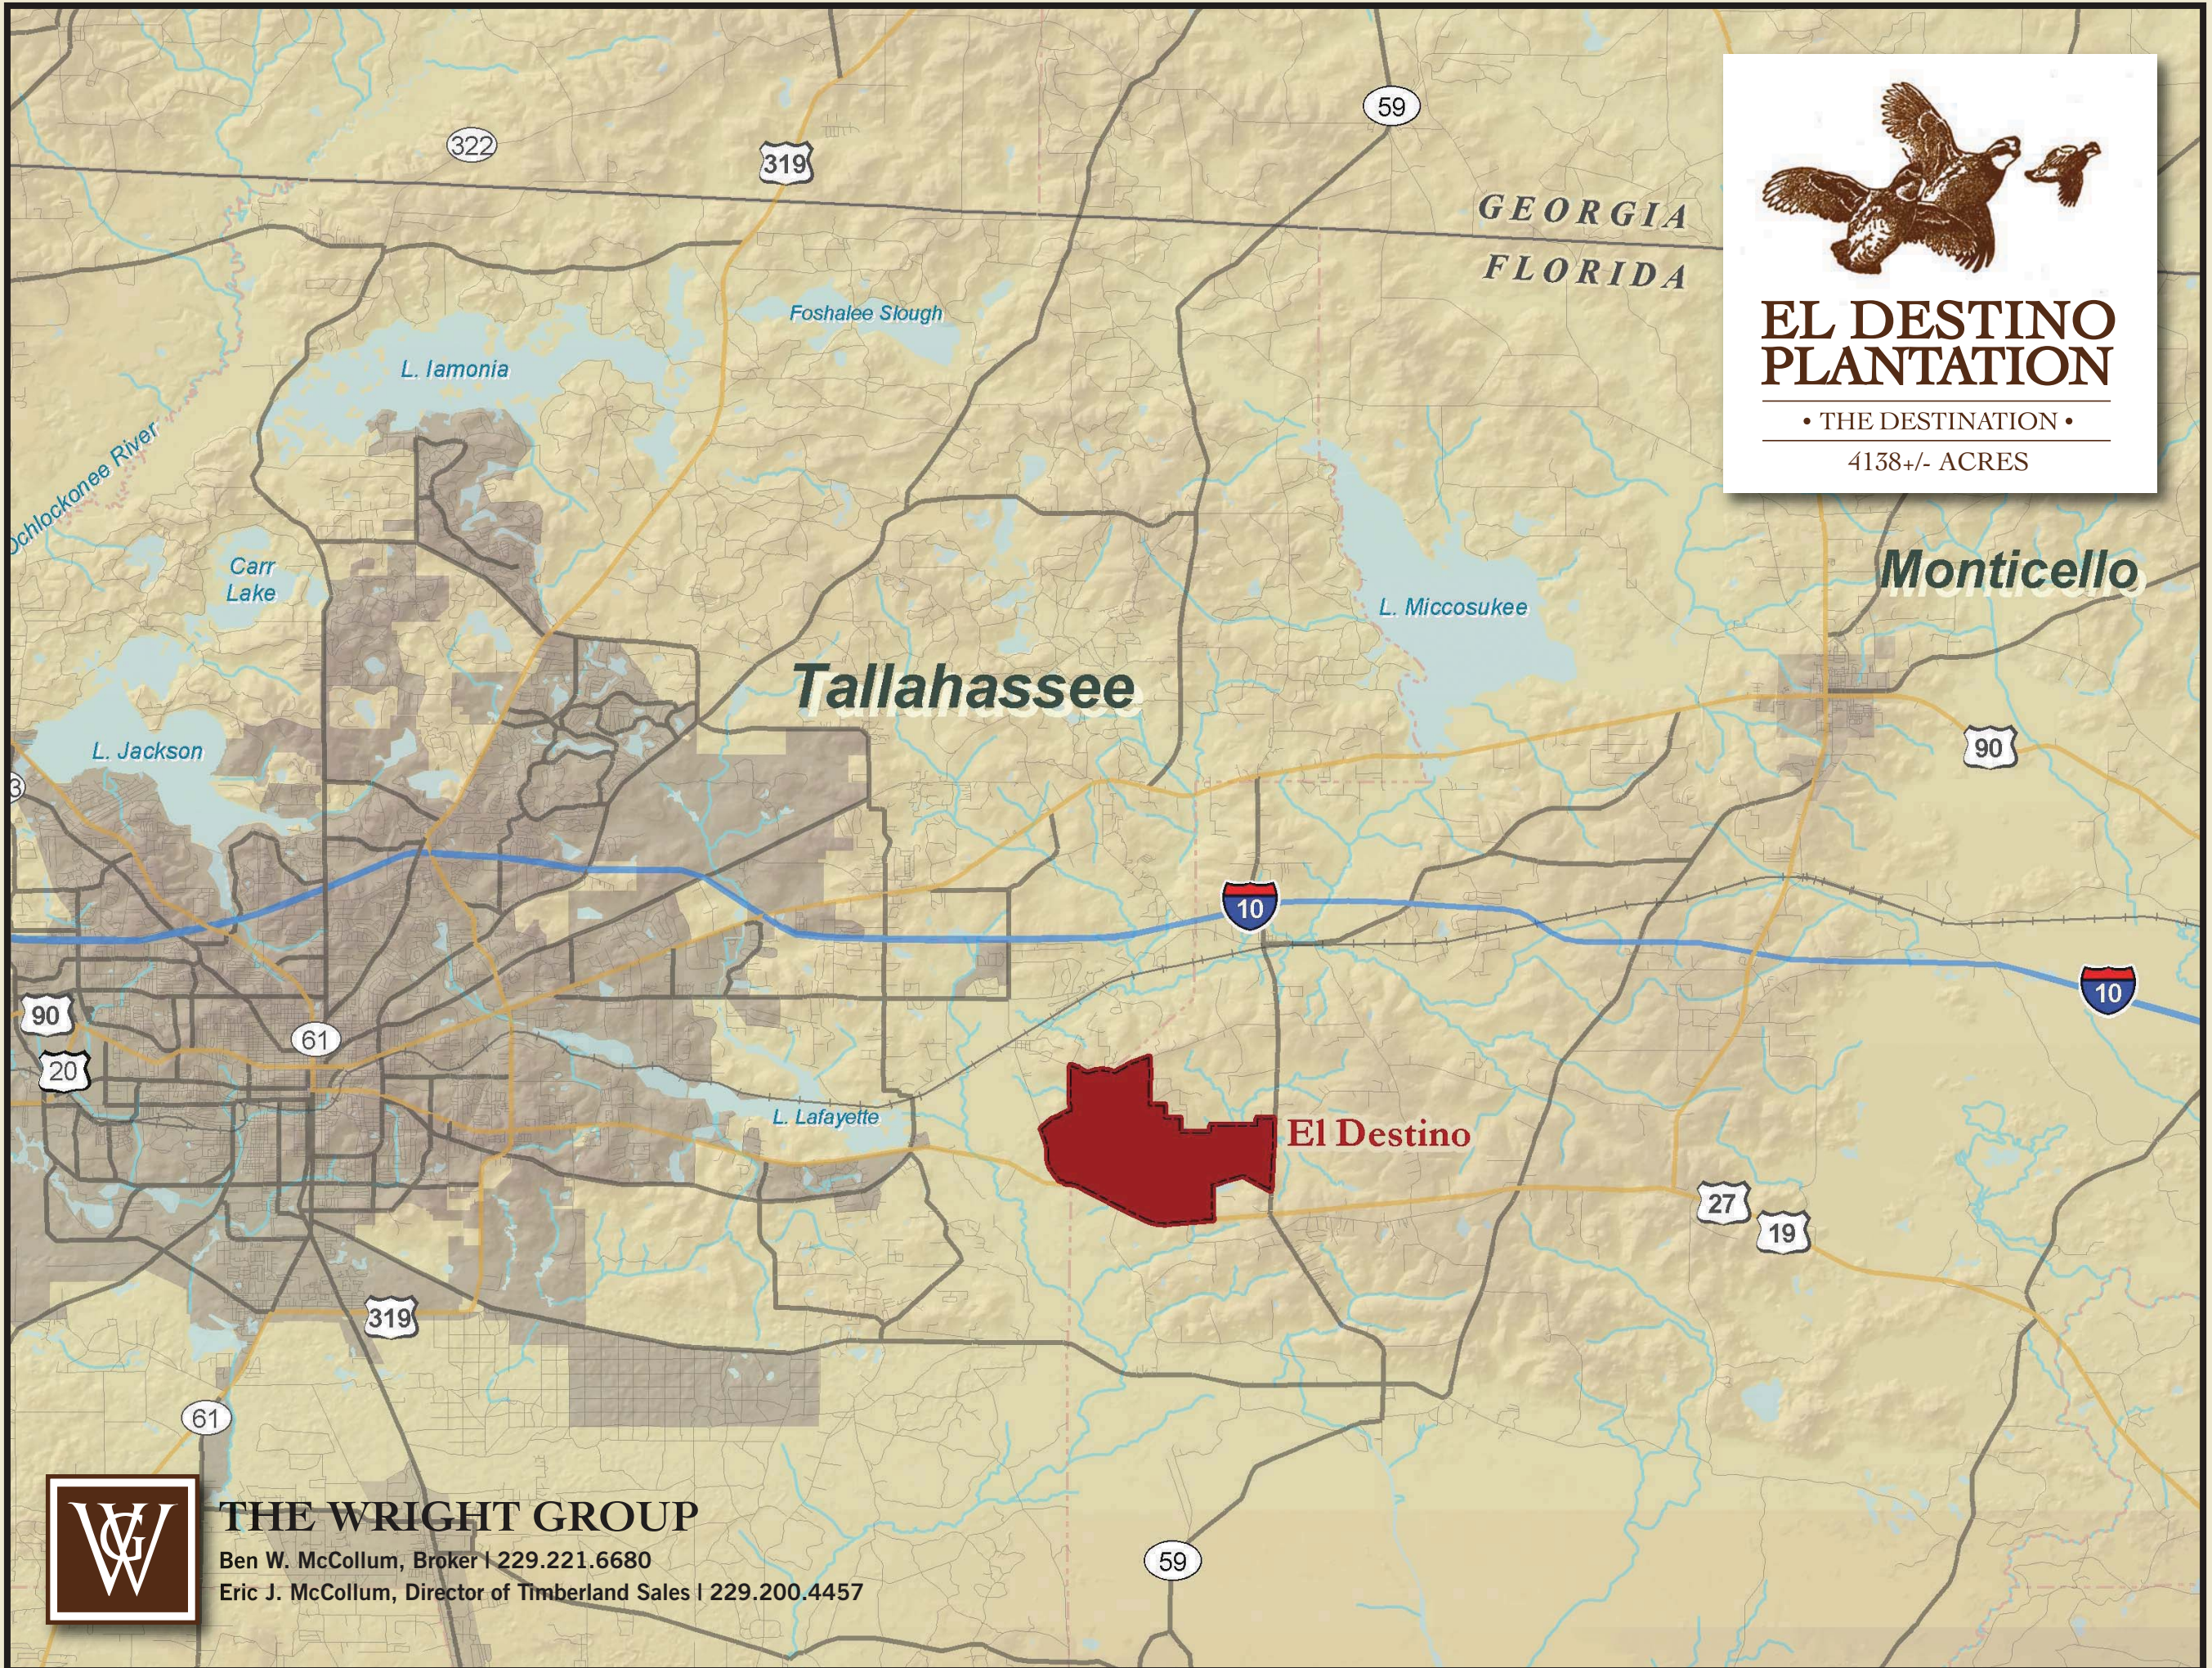

EL DESTINO PLANTATION

• THE DESTINATION •

4138+/- ACRES

Tallahassee

Monticello

El Destino

THE WRIGHT GROUP

Ben W. McCollum, Broker | 229.221.6680

Eric J. McCollum, Director of Timberland Sales | 229.200.4457